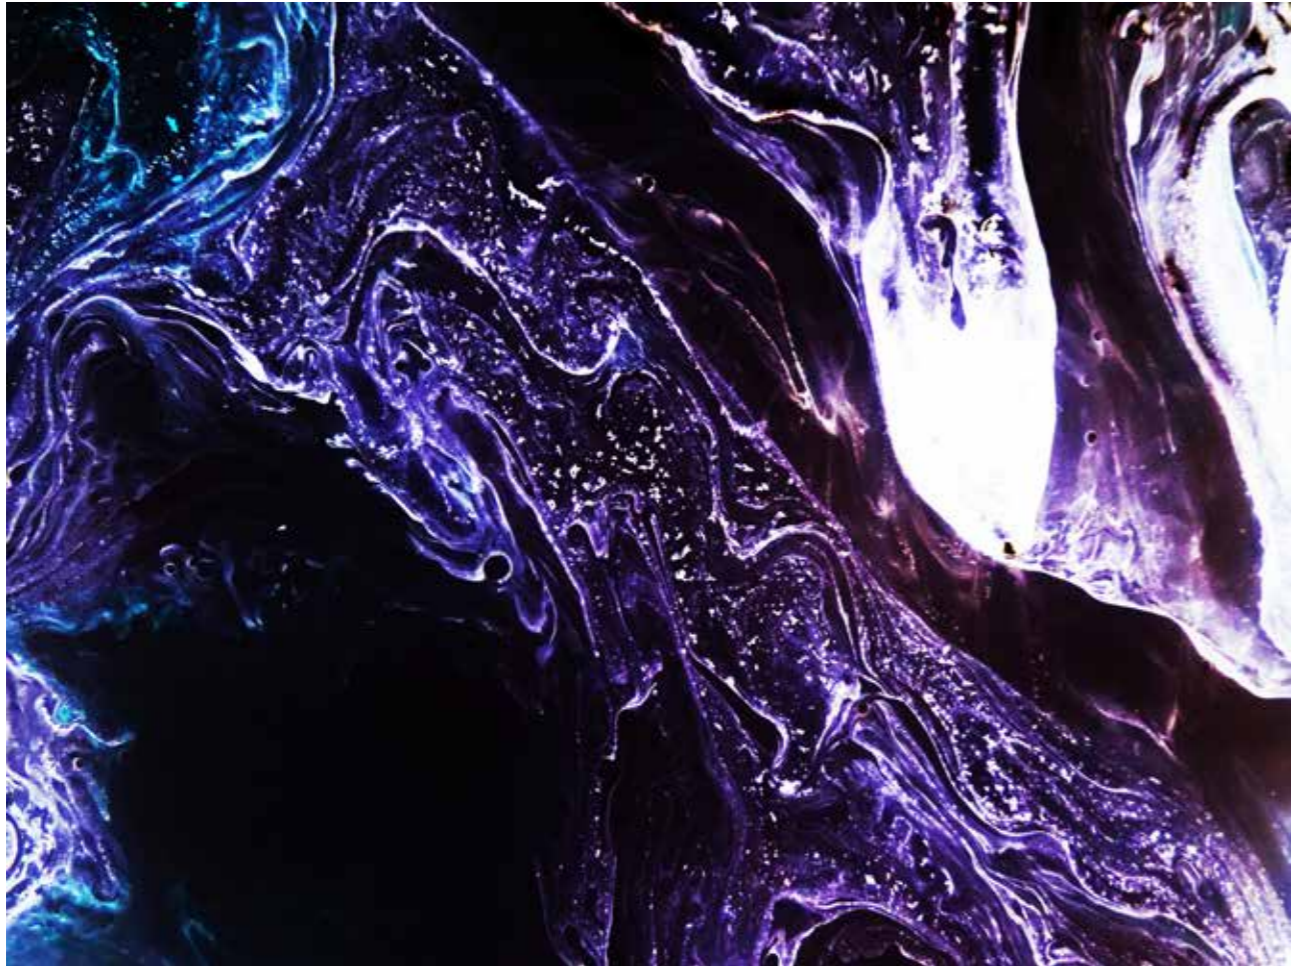

d galassia (02) 2014