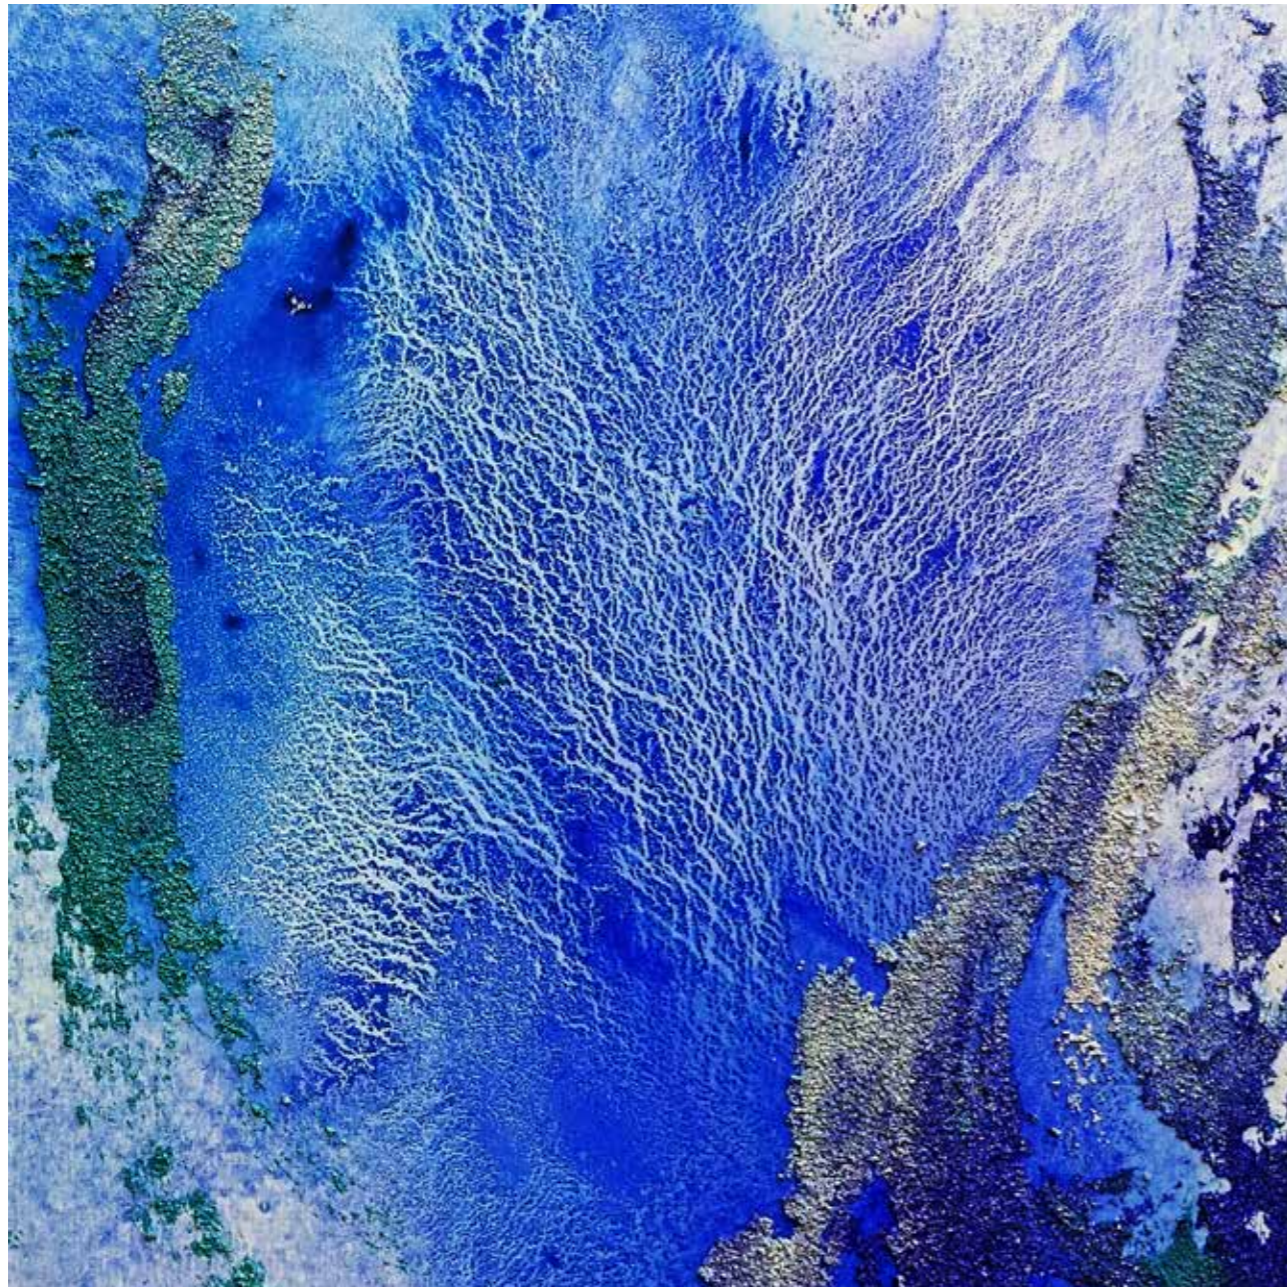

b infinito verde (02) 2017