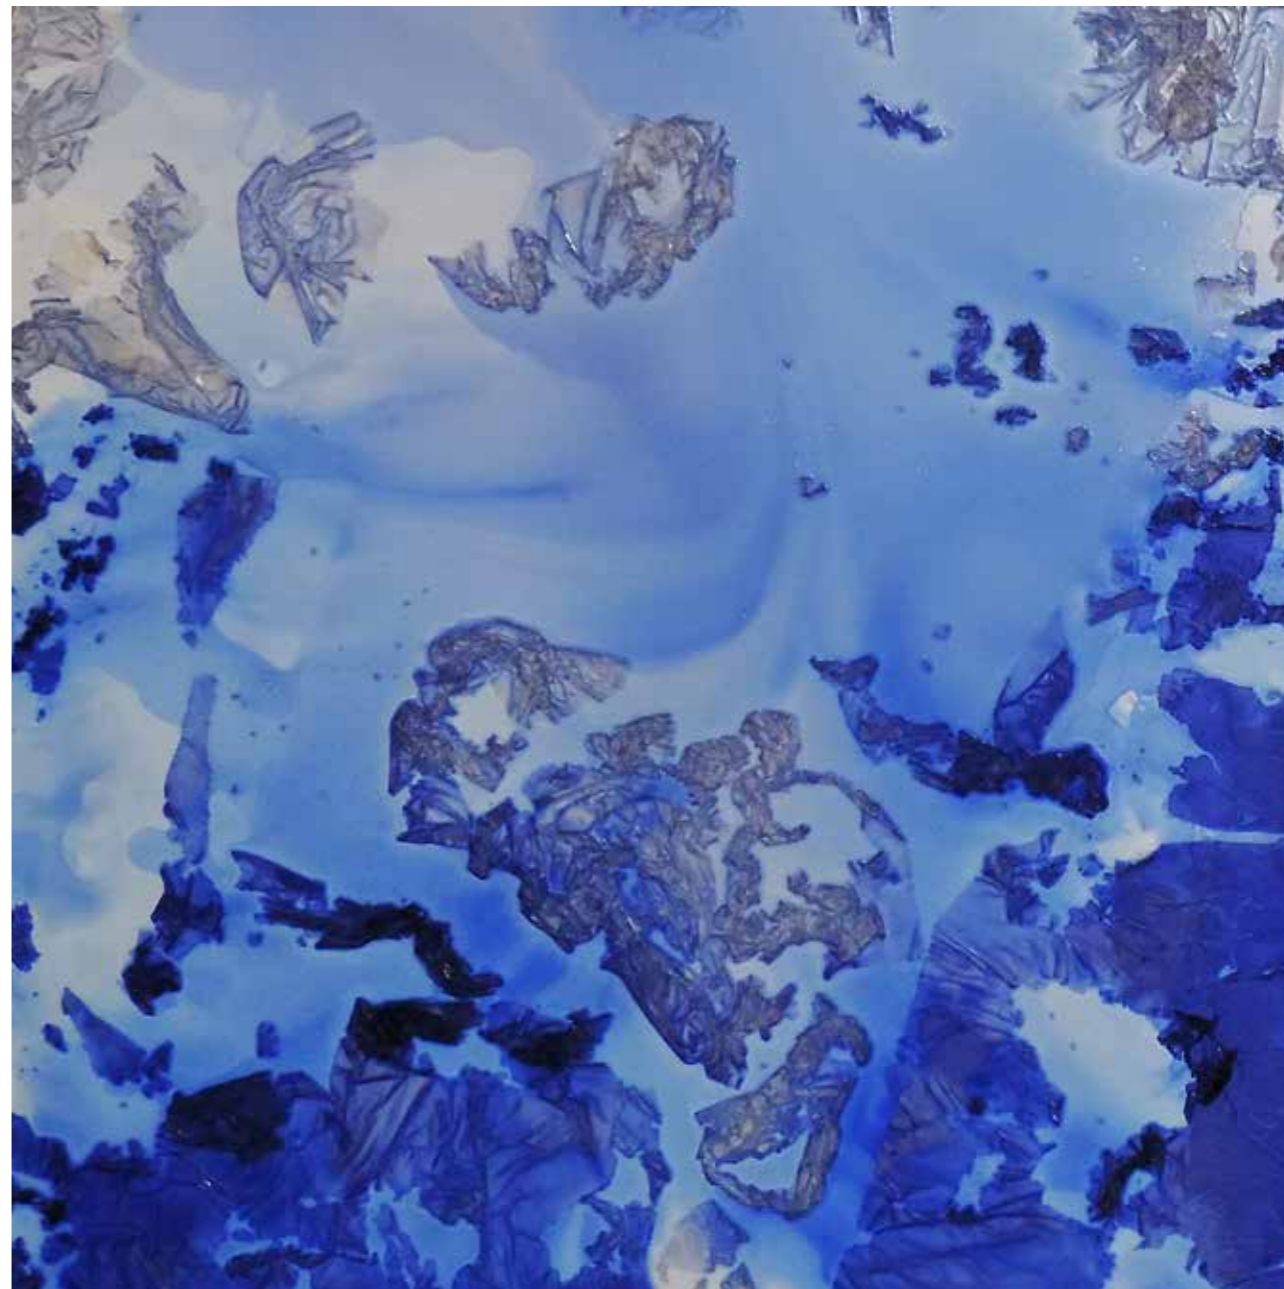

The image is a full-page abstract digital artwork. It features a complex, organic pattern of swirling, marbled shapes in various shades of blue, from deep navy to bright cyan, set against a white background. The patterns resemble liquid or smoke captured in motion, creating a sense of depth and movement. The overall effect is reminiscent of traditional marbled paper or a microscopic view of certain biological structures.

b infinito verde (14) 2017

a infinito verde (15) 2017 opera originale 50x50 cm

b infinito verde (16) 2017

b infinito verde (17) 2017

a infinito verde (18) 2017 opera originale 70x70 cm

b infinito verde (19) 2017