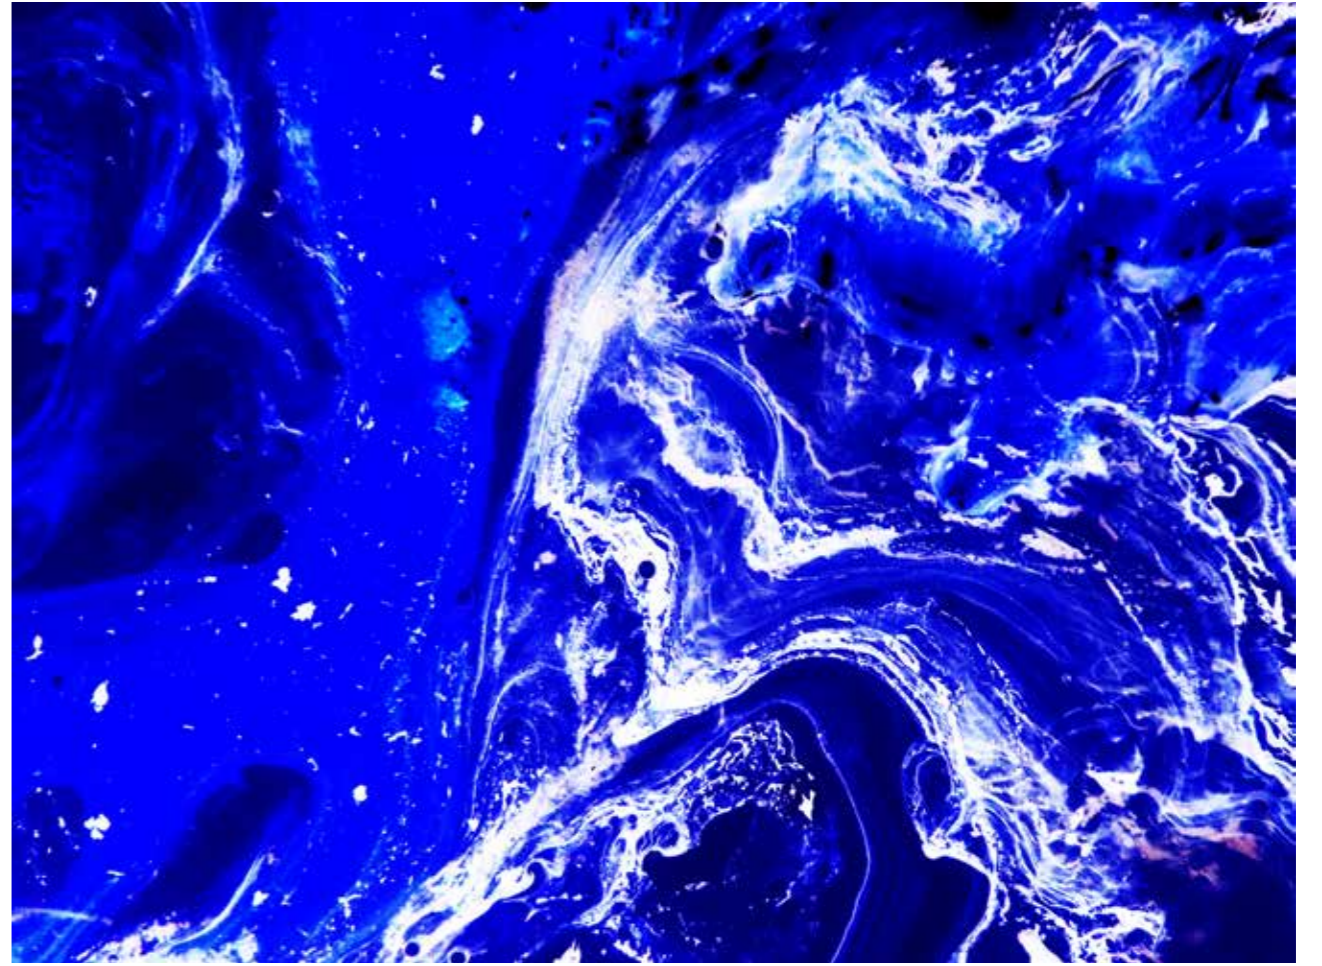

d galassia (03) 2014