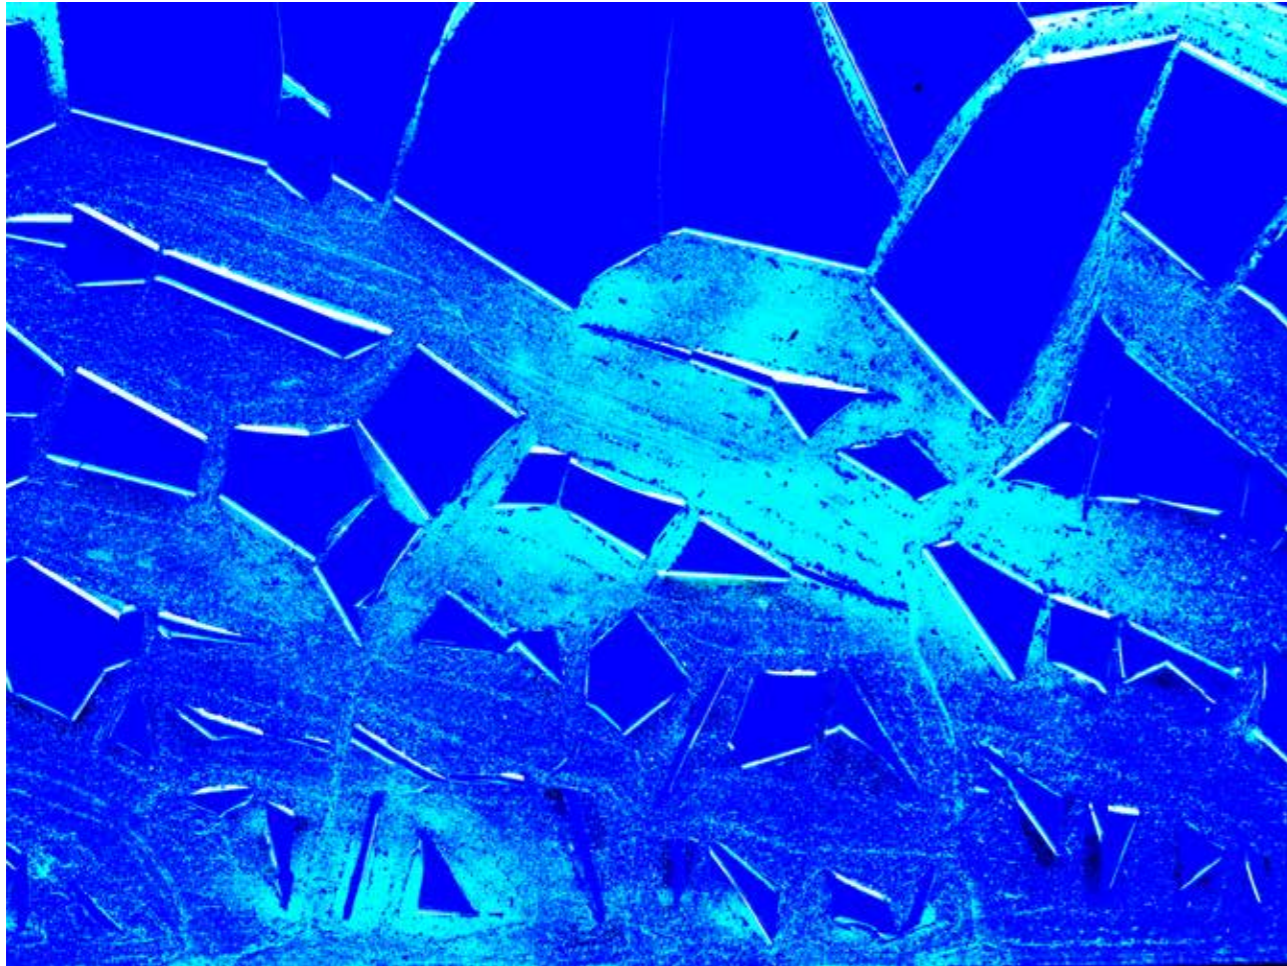

d senza titolo (06) 2014