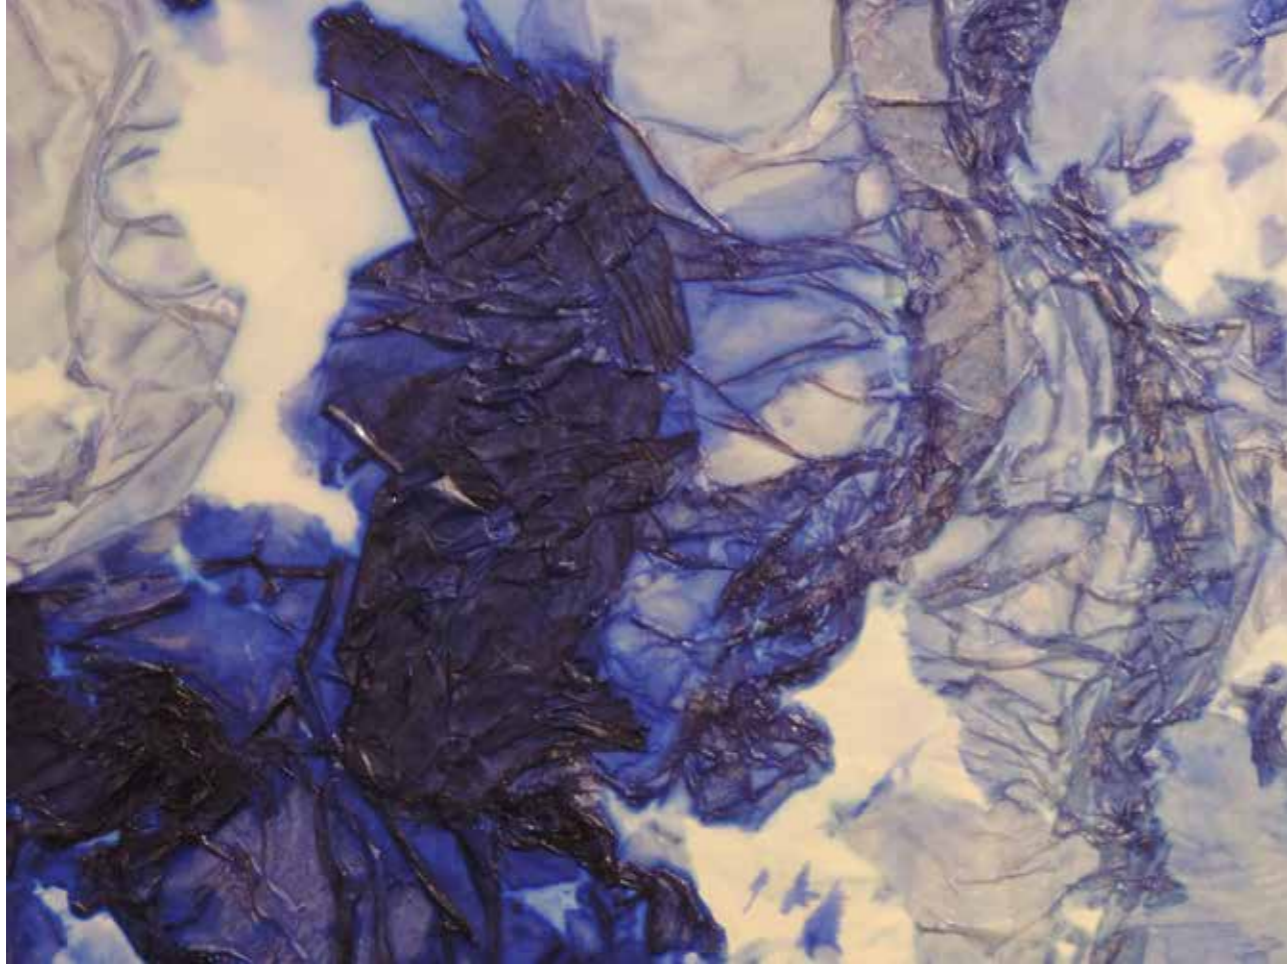

The image is a full-page abstract digital artwork. It features a complex, organic pattern of swirling, marbled shapes in various shades of blue, from deep navy to bright cyan, set against a white background. The patterns resemble liquid or smoke captured in motion, creating a sense of depth and movement. The overall effect is reminiscent of traditional marbled paper or a microscopic view of certain biological structures.

b dettaglio (12) 2014

b dettaglio (13) 2014

b dettaglio (14) 2014

b dettaglio (15) 2014

b dettaglio (16) 2014

galassie

d galassia (01) 2014

d galassia (02) 2014