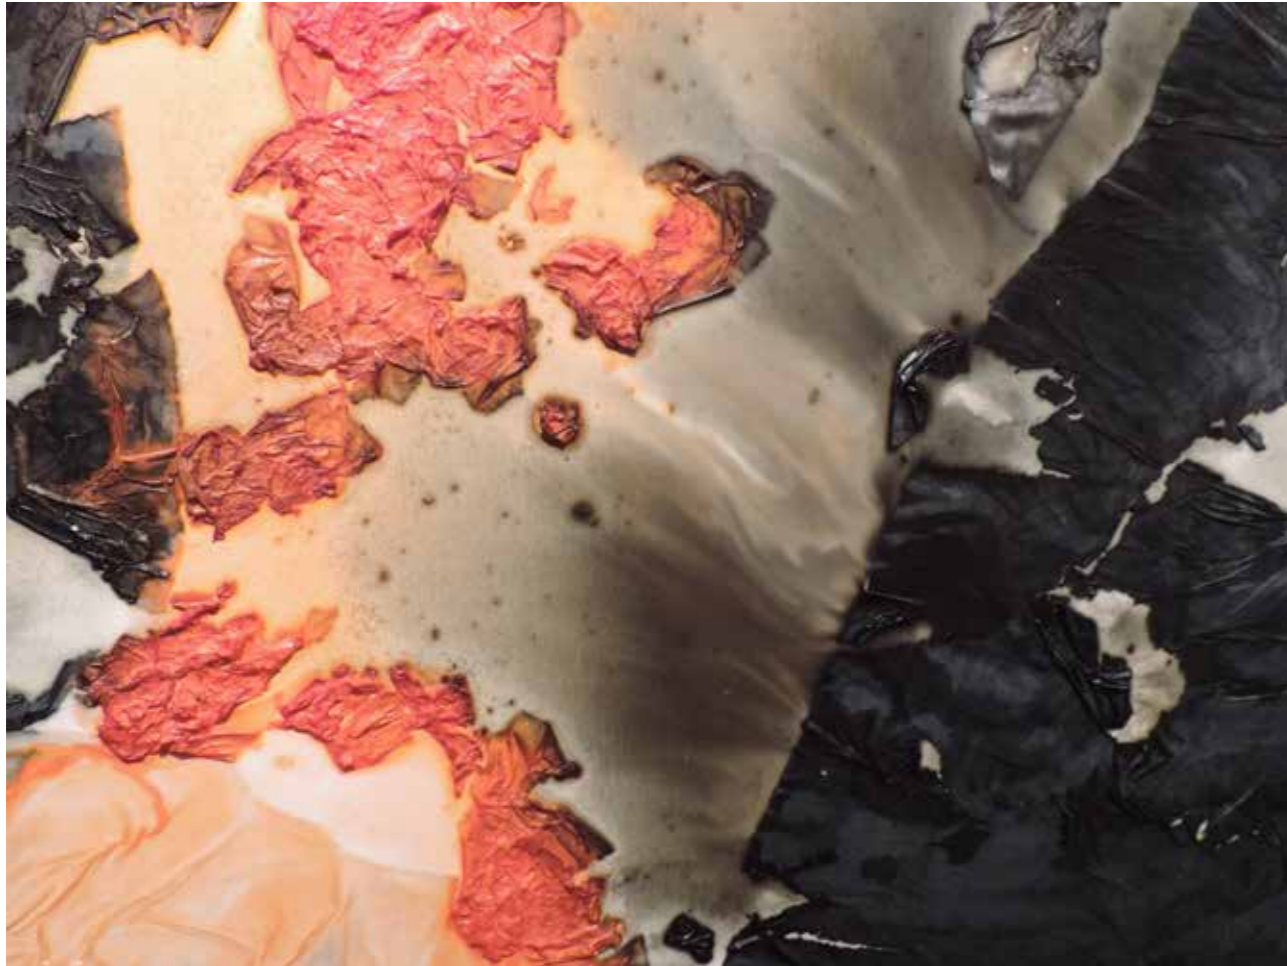

10

b dettaglio (06) 2014

11