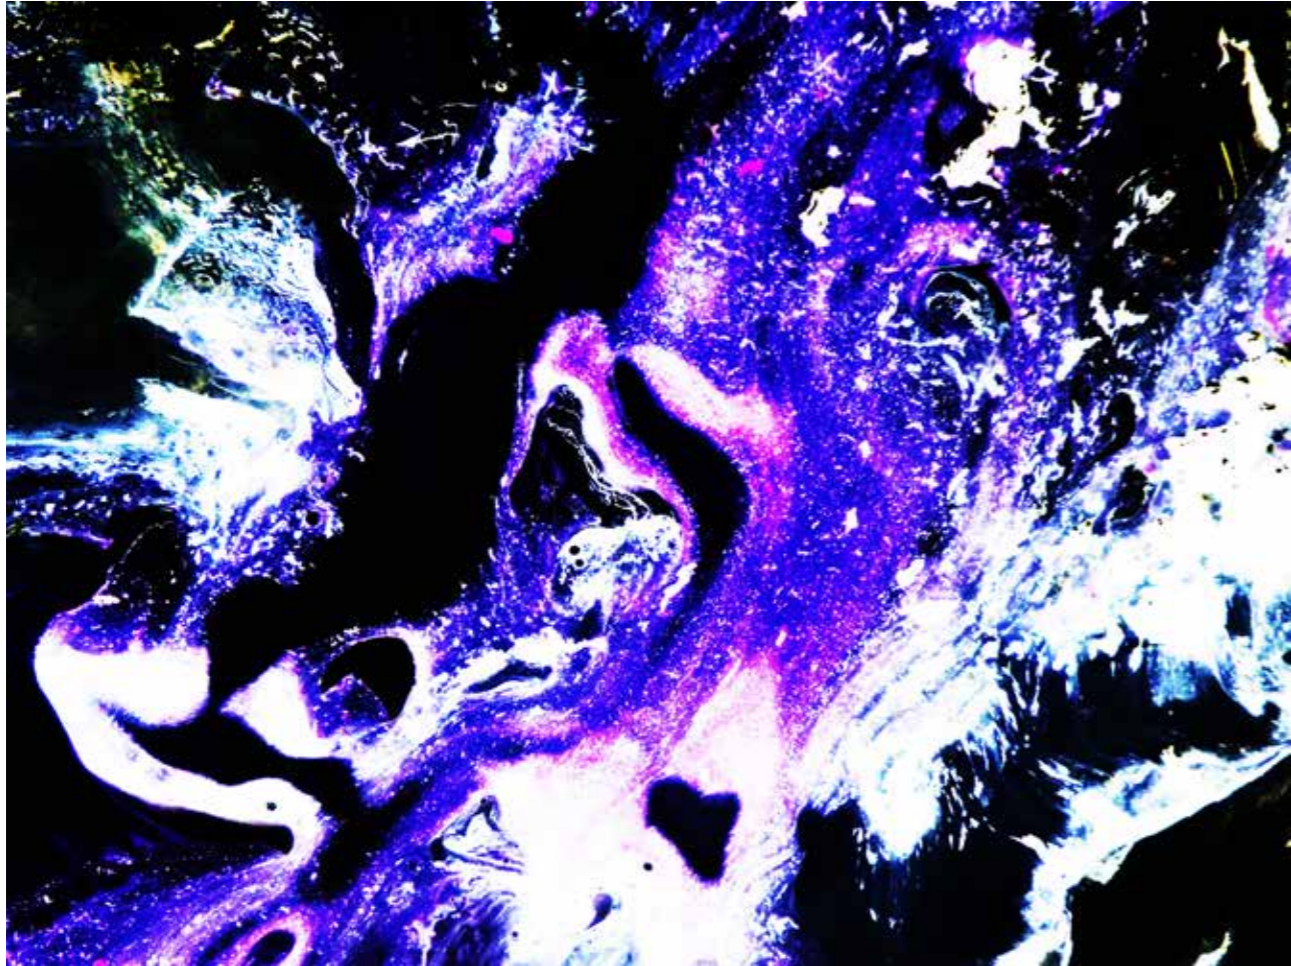

d galassia (06) 2014