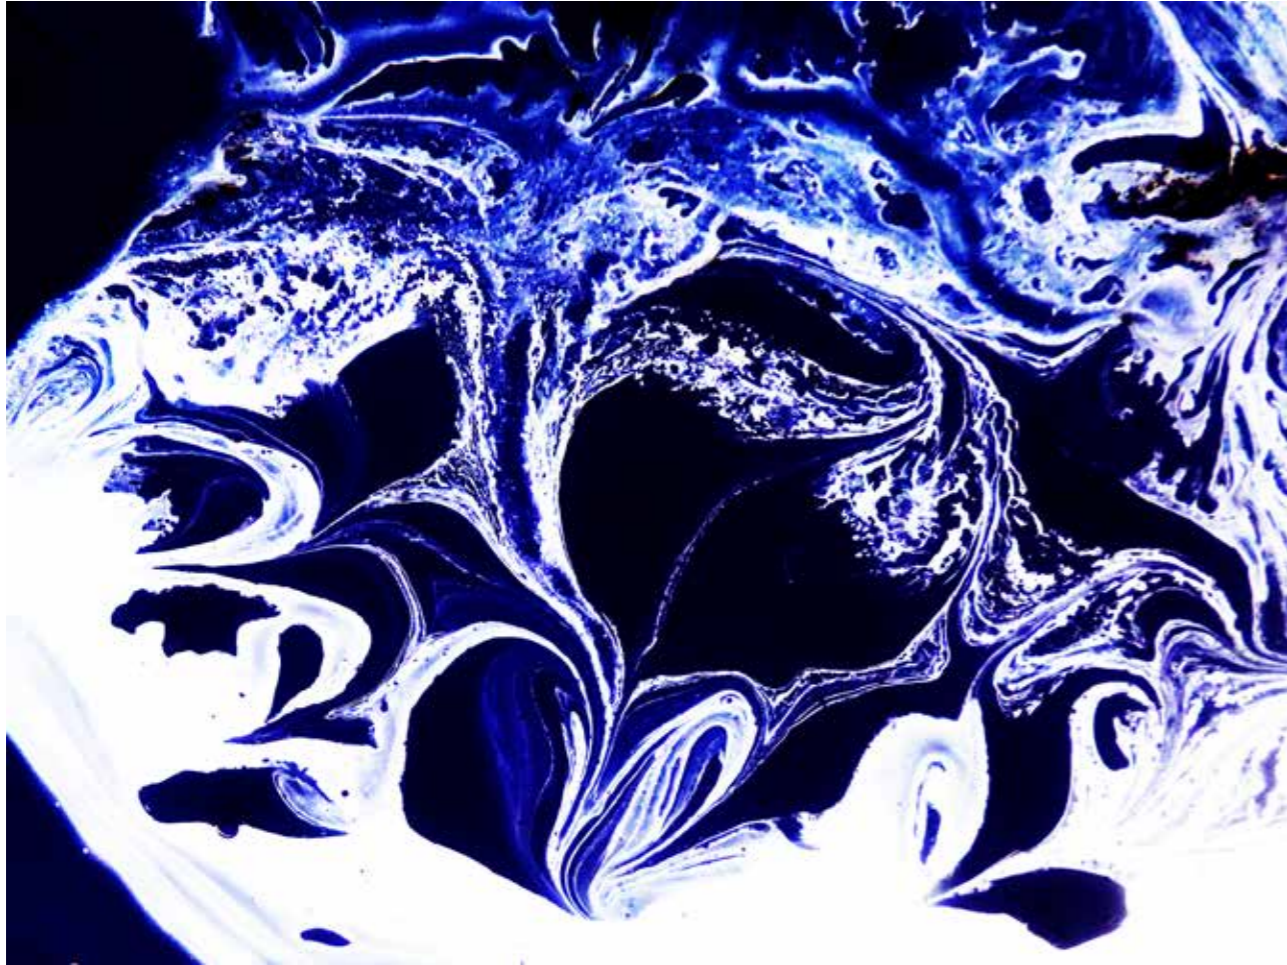

d galassia (04) 2014