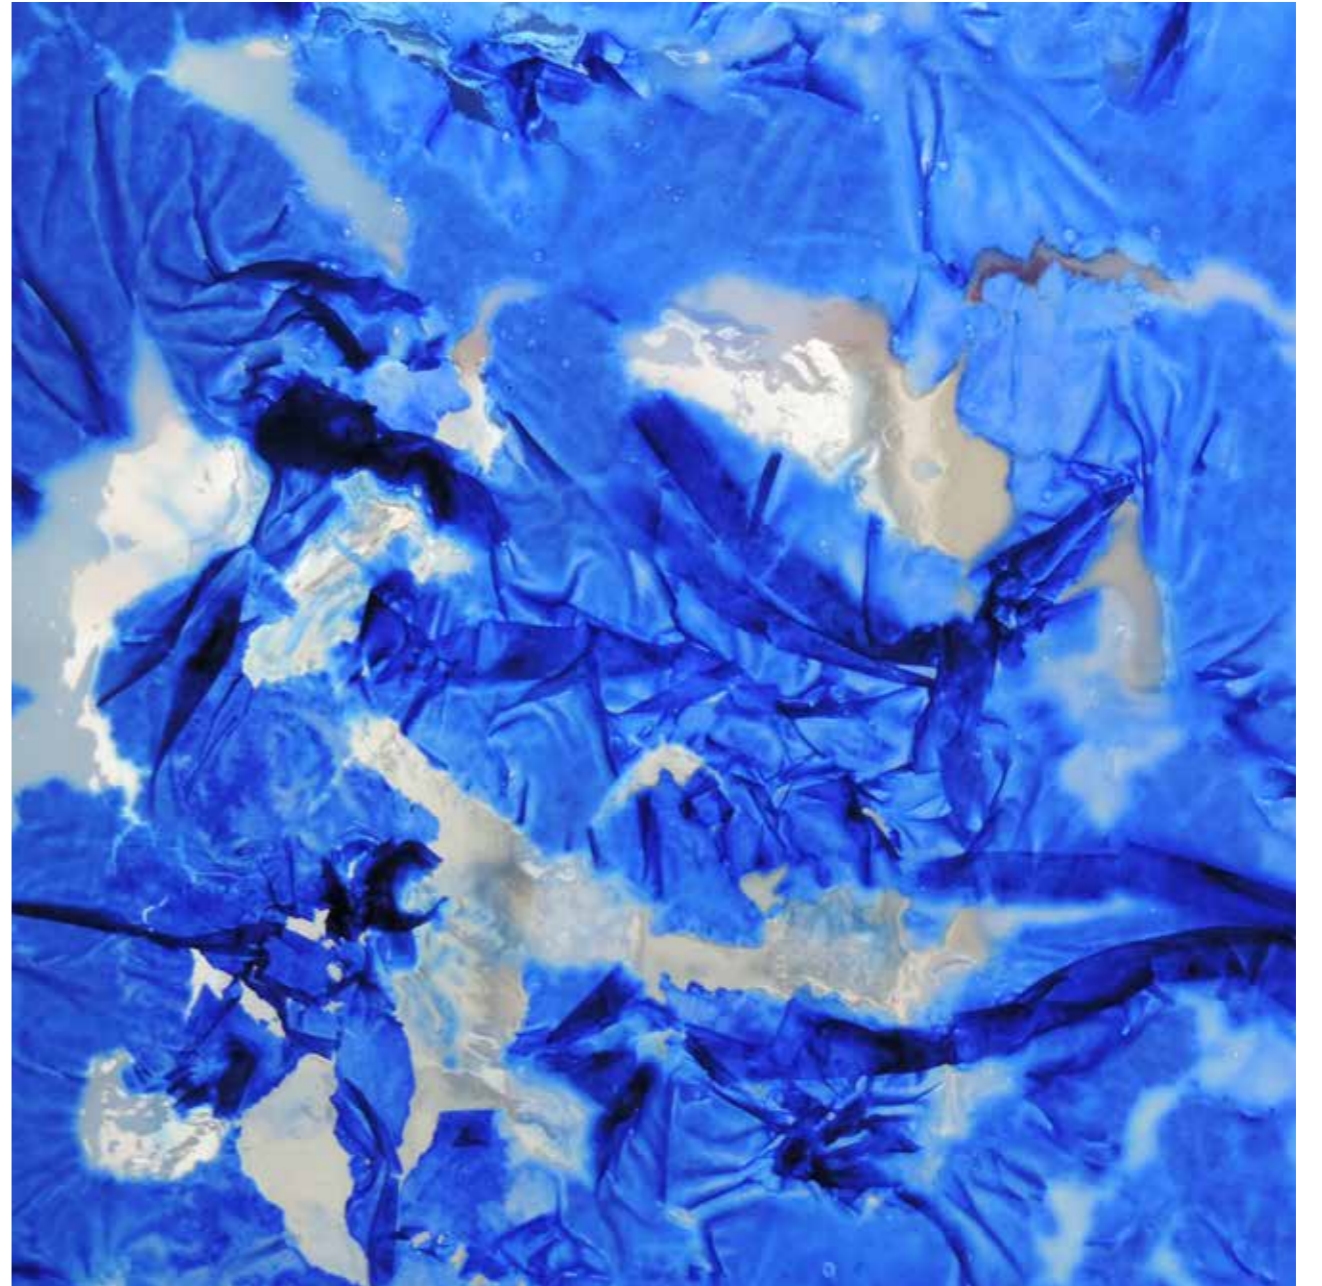

b infinito verde (09) 2017