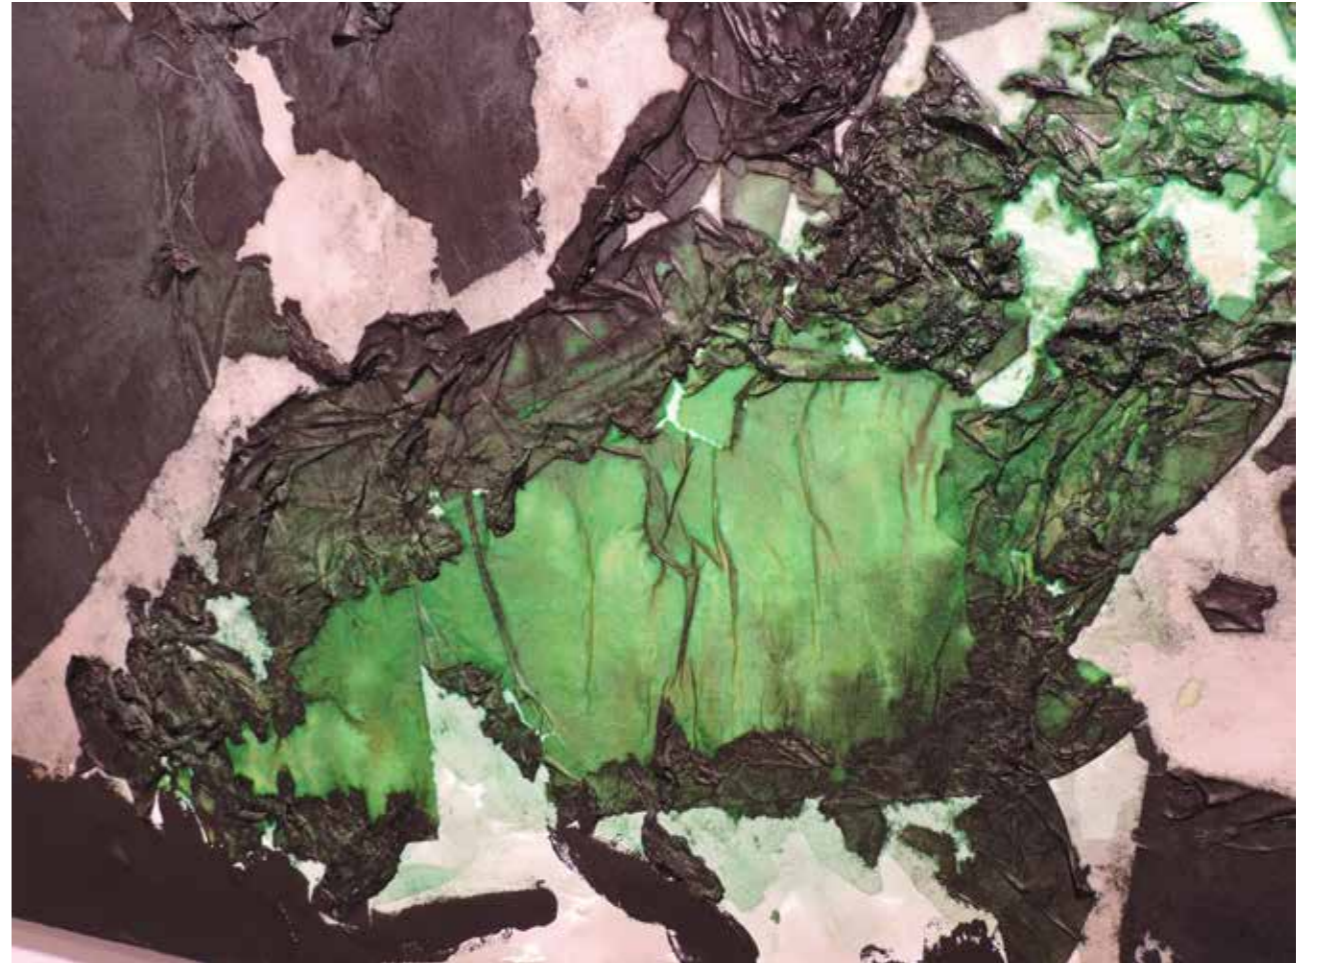

b dettaglio (11) 2014