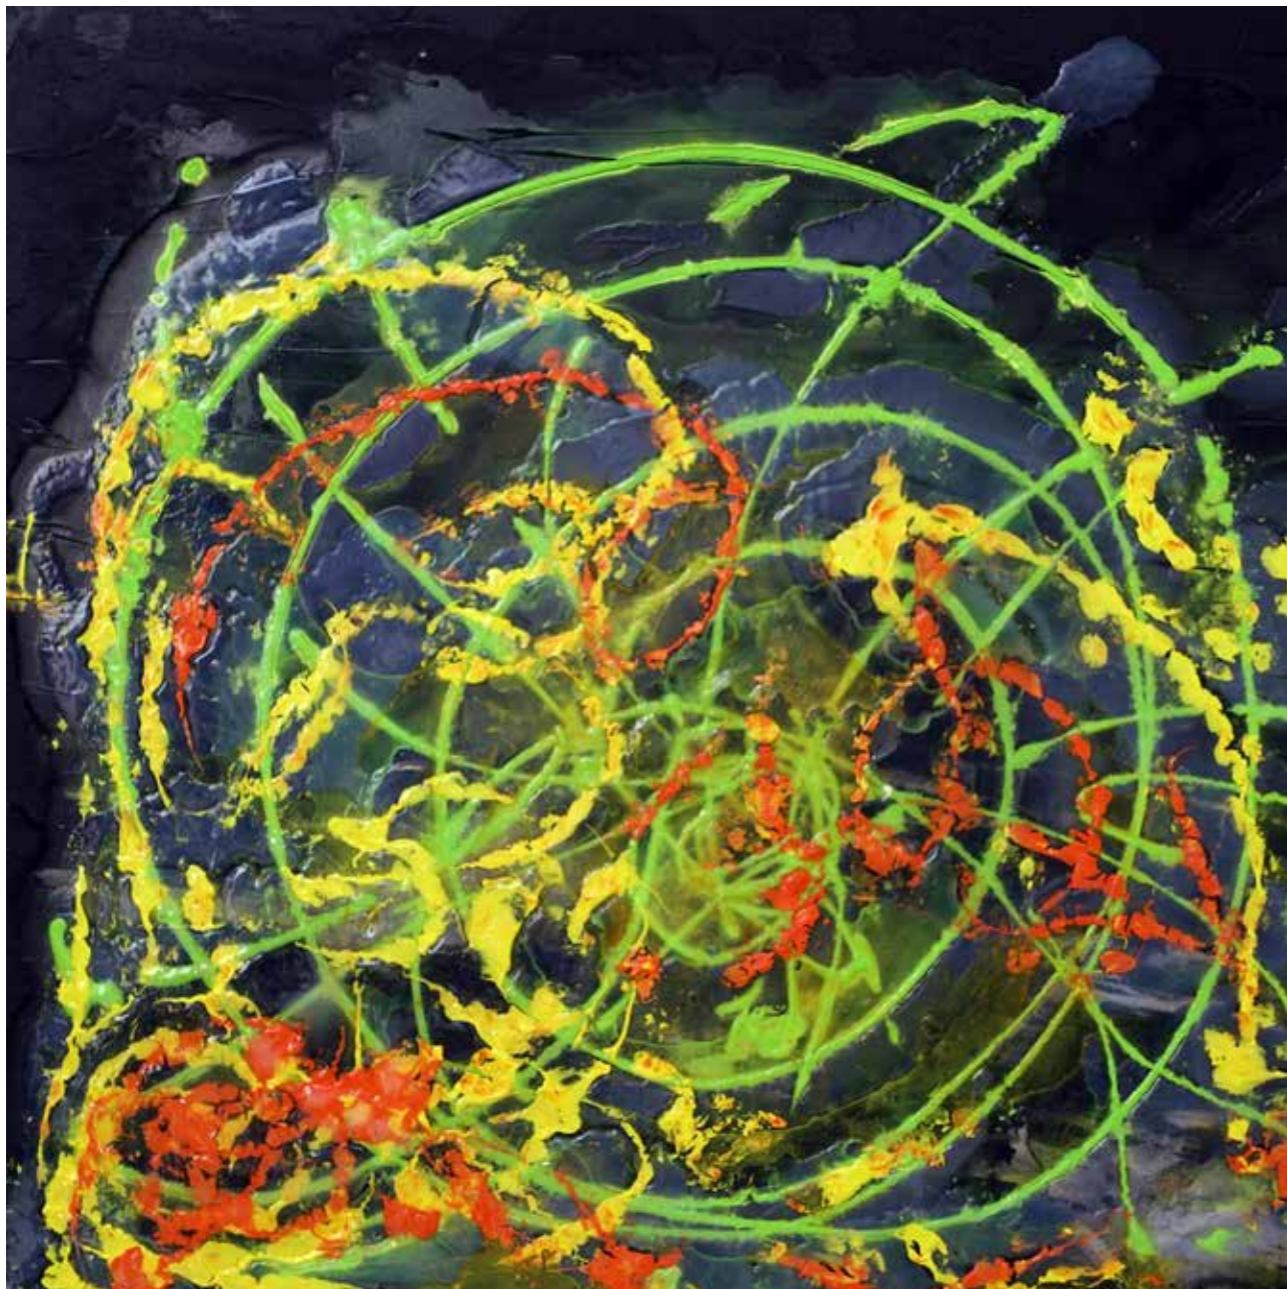

a infinito verde (04) 2017 opera originale 70x80 cm