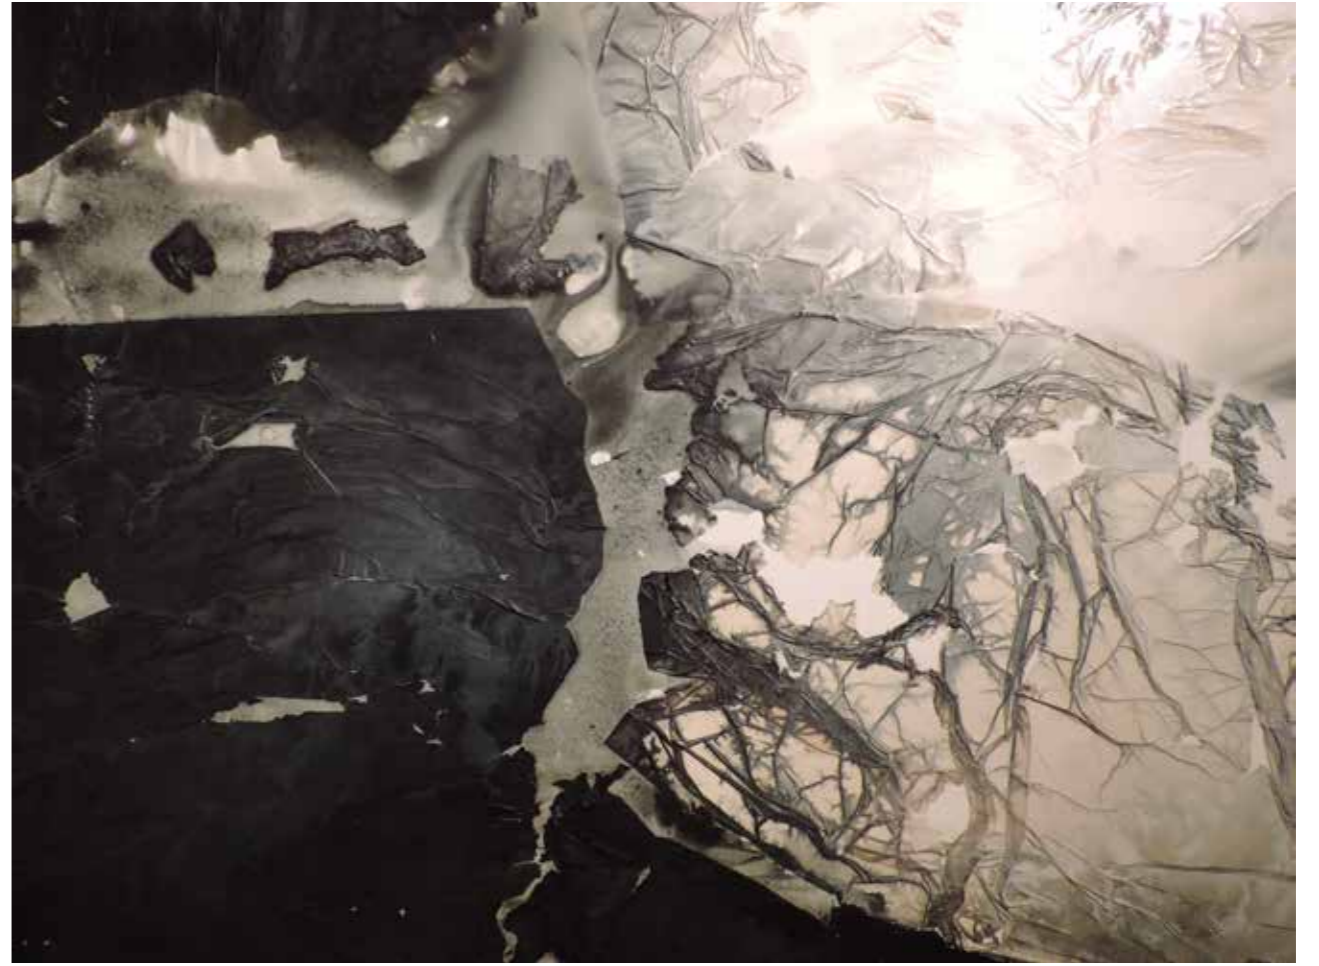

b dettaglio (03) 2014