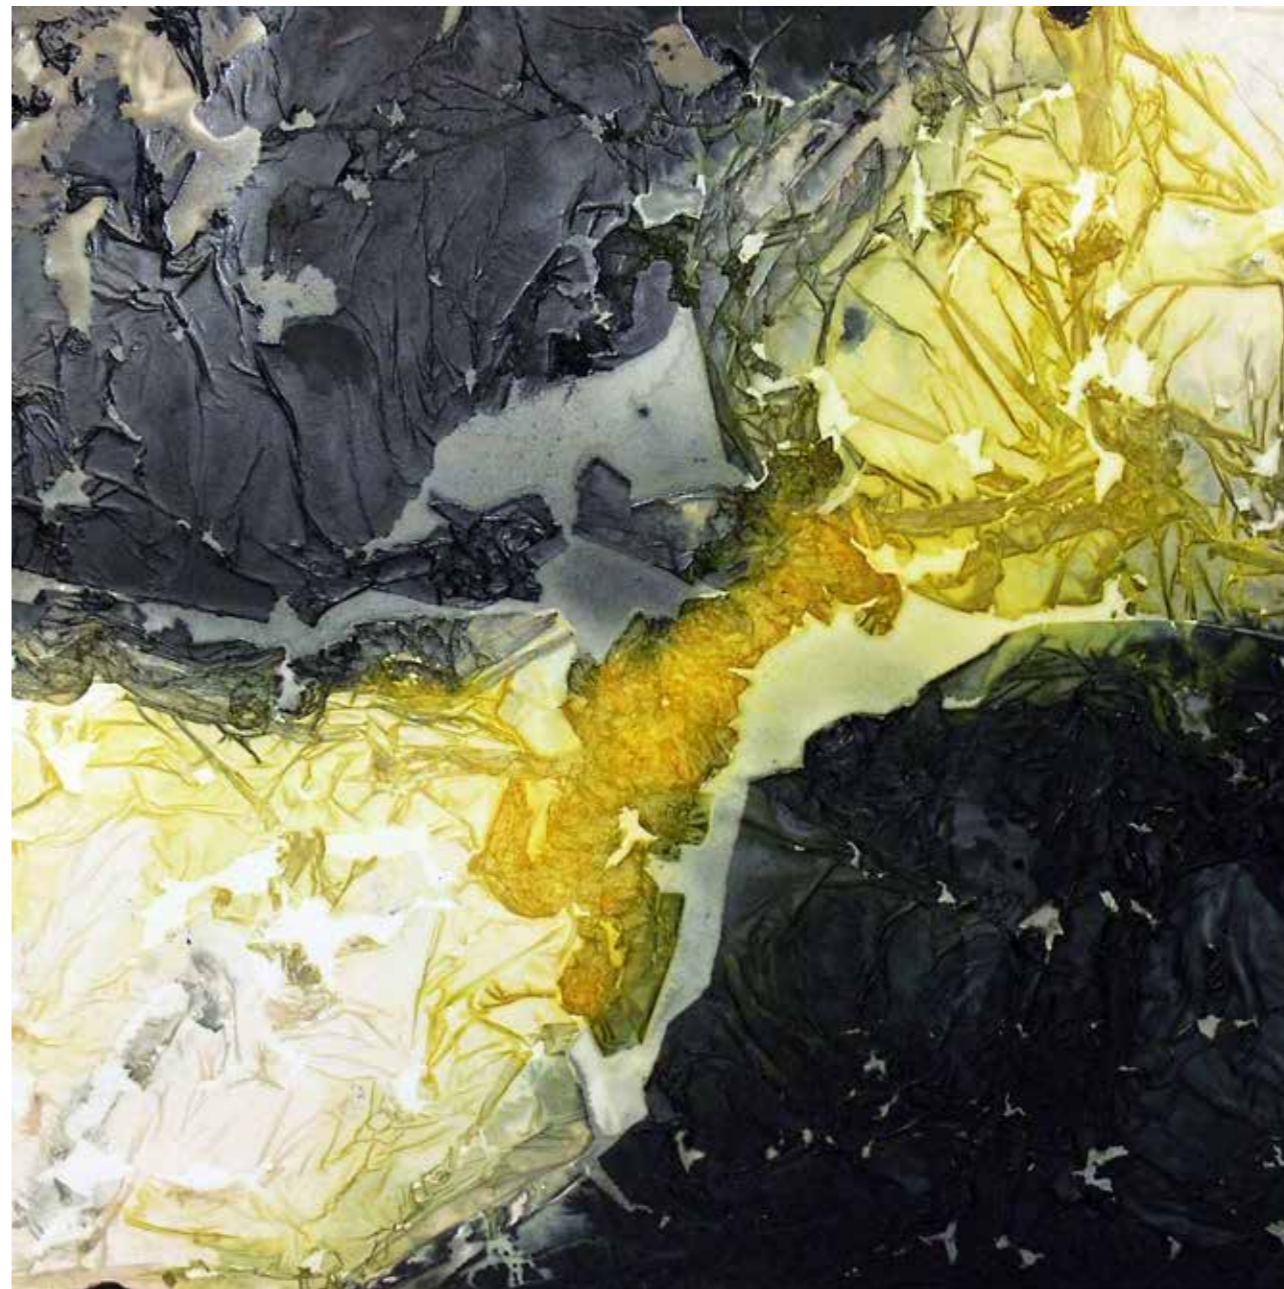

a infinito verde (23) 2017 opera originale 70x80 cm